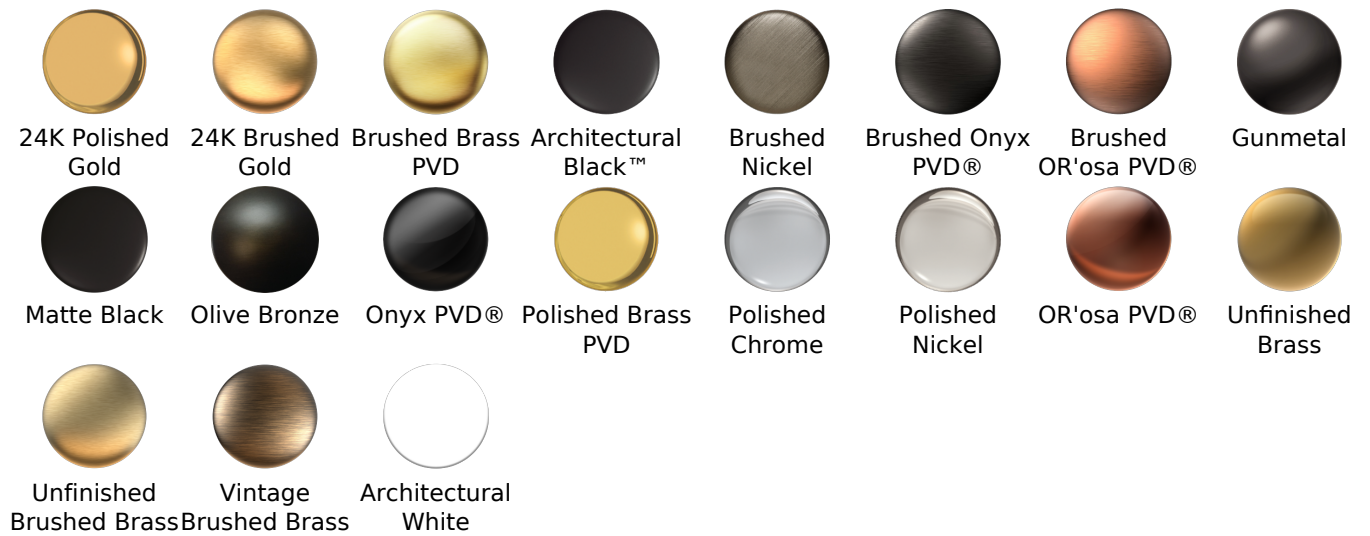

BATHROOM  
30" Towel Bar  
**G-9709**

**GRAFF®**

**Finishes**

## CAMDEN Series