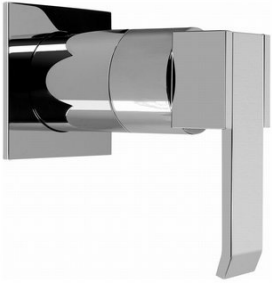

# G-8095-LM38S-T

Qubic Collection

Stop/Volume Control Valve Trim with Handle

**GRAFF**<sup>®</sup>  
CUTTING EDGE DESIGN

## Product Features

- Single metal handle and decorative trim plate
- Use with G-8070 or G-8075 thermostatic stop/volume control rough valve

## Available Finishes

- Polished Chrome  
G-8095-LM38S-PC-T
- Polished Nickel  
G-8095-LM38S-PN-T
- Steelnox<sup>®</sup>  
G-8095-LM38S-SN-T
- Olive Bronze<sup>™</sup>  
G-8095-LM38S-OB-T
- Architectural Black w/Chrome Accents  
G-8095-LM38S-PC/BK-T